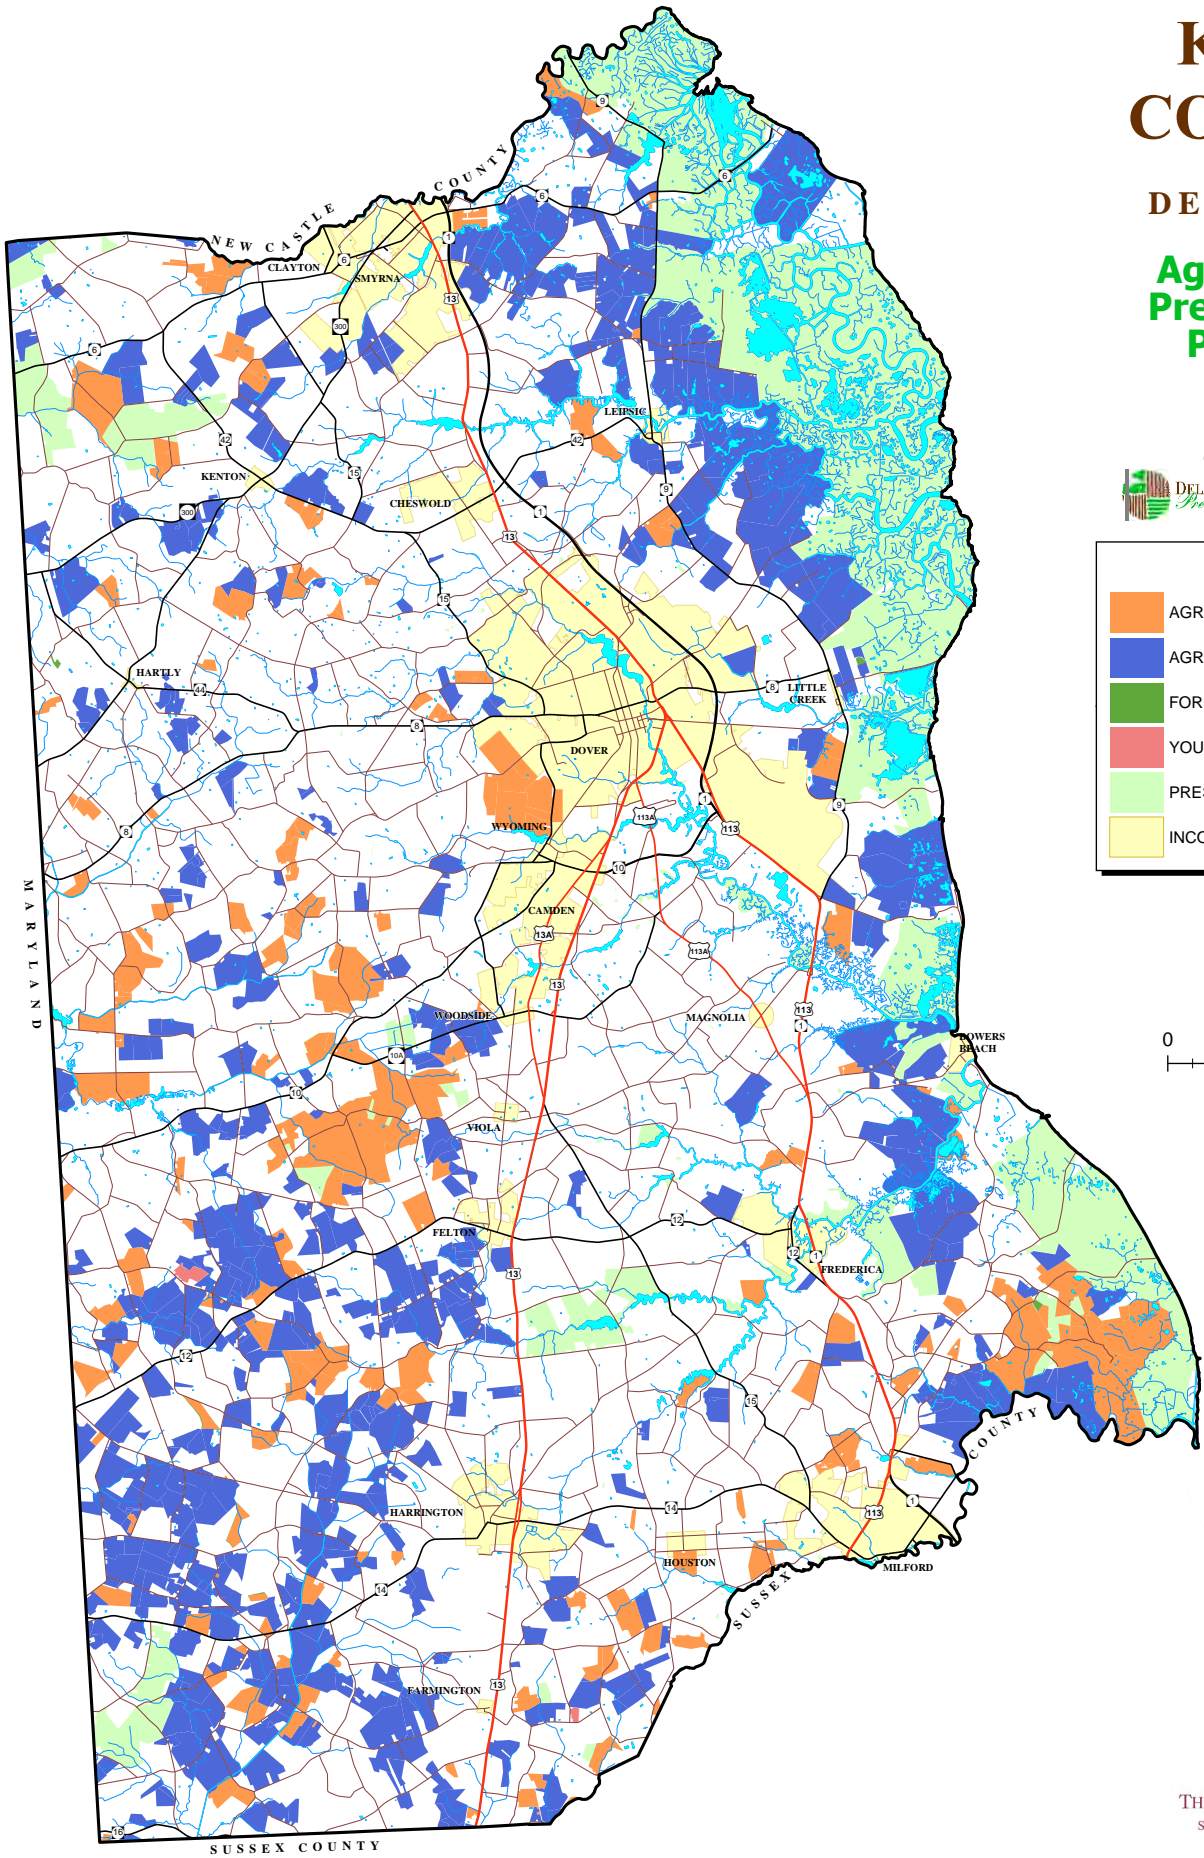

KENT COUNTY

DELAWARE

Agricultural Preservation Program

APRIL, 2013

CREATED FOR

LEGEND

- AGRICULTURAL DISTRICT
- AGRICULTURAL EASEMENT
- FORESTLAND EASEMENT
- YOUNG FARMER
- PRESERVED LAND
- INCORPORATED MUNICIPALITY

BY

THOMPSON MAPPING
SYSTEMS INCORPORATED

P.O. BOX 151
DOVER, DE 19903
www.smartmap.com